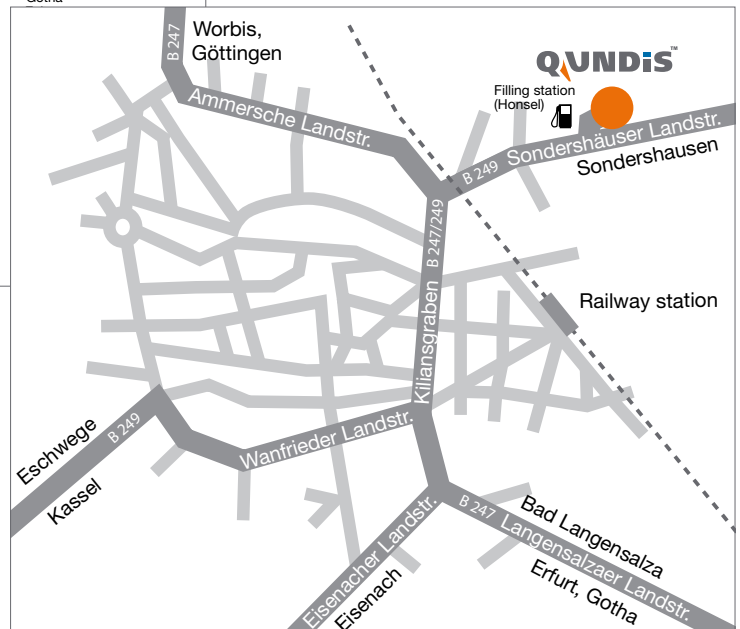

How to find us

Mühlhausen branch

QUNDIS GmbH

Sondershäuser Landstraße 27
99974 Mühlhausen / Germany
Tel.: +49 (0) 3601 46 83-0
Fax: +49 (0) 3601 46 83-175
E-Mail: info@qundis.com

www.qundis.com

By train

Mühlhausen is on the Erfurt - Göttingen line (connections via Gotha or Leinefelde) Please note: There is no direct connection from Eisenach! The best way of reaching us from the station is by taxi.

From the north

Take the A7 towards Kassel until you reach the Drammetal motorway interchange and then take the A38 towards Leipzig until you reach the Leinefelde exit. Follow the B247 until you reach Mühlhausen.

From the West

Take the A7 until you reach the Kassel Ost exit, then take the B7 for approx. 50km to Eschwege and continue to Mühlhausen on the B249.

From the south

Take the A5 or A7 to the Kirchheim junction and continue on the A4 towards Dresden. From the Eisenach Mitte exit, take the L1016 to Mühlhausen.

From the east

Take the A4 to the Gotha exit and then the B247 via Bad Langensalza to Mühlhausen.